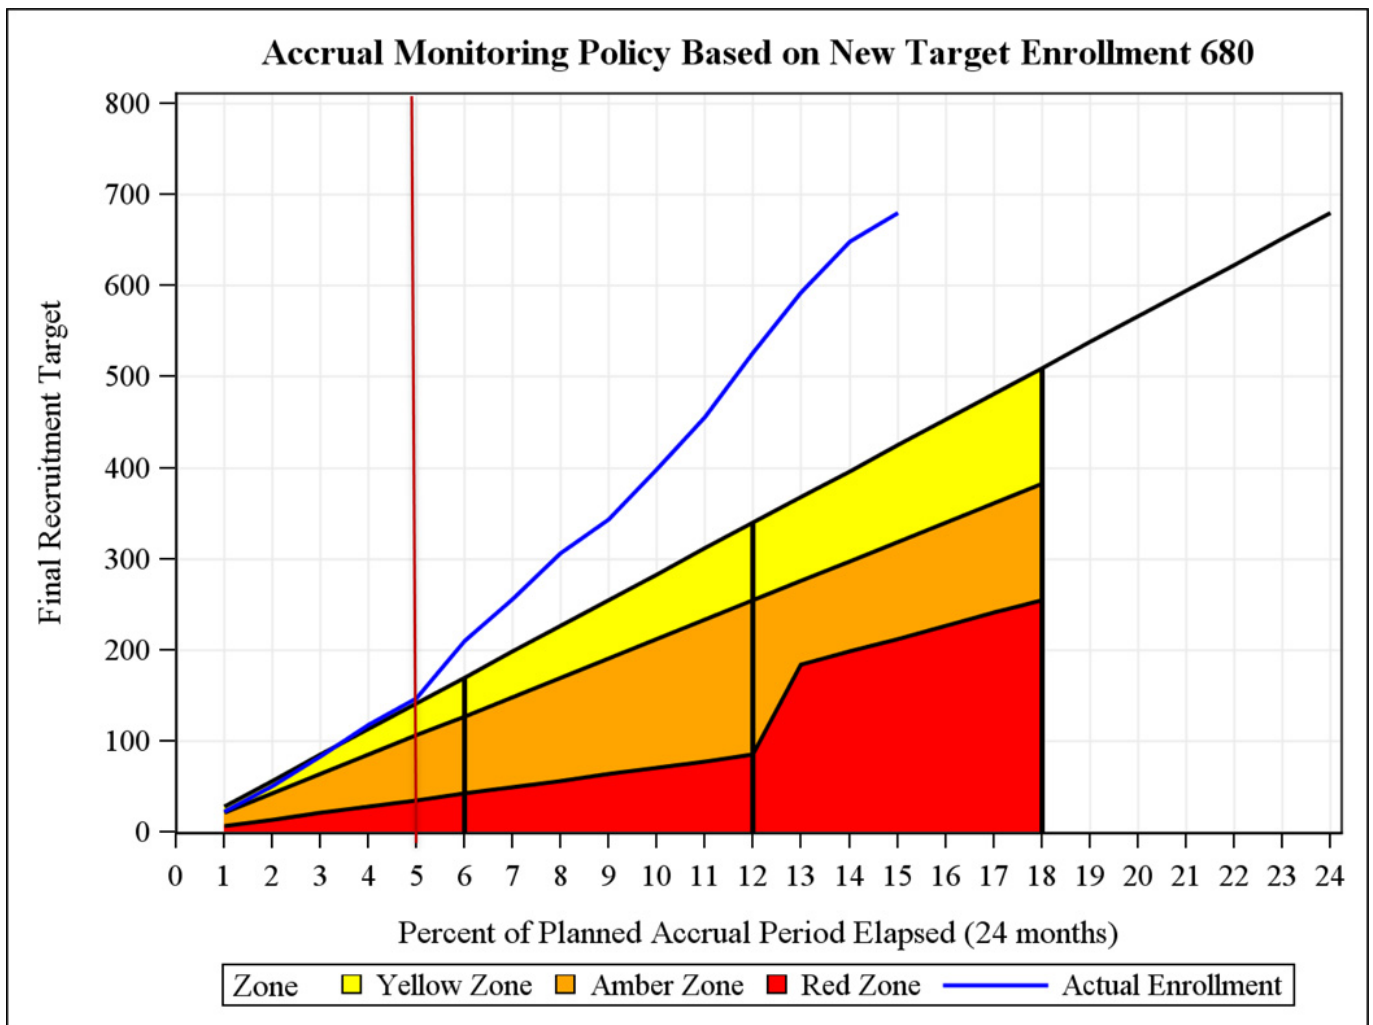

[LI E1 22.jpg Patricia](#)

[LI E1 22.jpg Patricia](#)

Ll E1 22.jpg Patricia > tinyurl.com/kdafoqg 68b1047c6e Wifi hack tools 2012 v2.12 download.. Ll E1 22.jpg Patricia
http://jinyurl.com/hifhe. Page Source For Carville's "ACTRESSES" Page Learning English Through Picture Books ->>> .. Ll
E1 22.jpg Patricia http://jinyurl.com/hhgur. Index of /uploads/txevoproducts. Badlapur 2015 SrbSubs Hindi 720p DvDRip x264
AAC - Hon3y.. This investment provides 22 additional weekday trips for routes serving downtown and South 1h Thomas
O. Ryder 1i Patricia Q. Stonesifer 1j Wendell P. Weeks 2. GRAPHIC 2 g667736g04j83.jpg &888-E1"&88,6